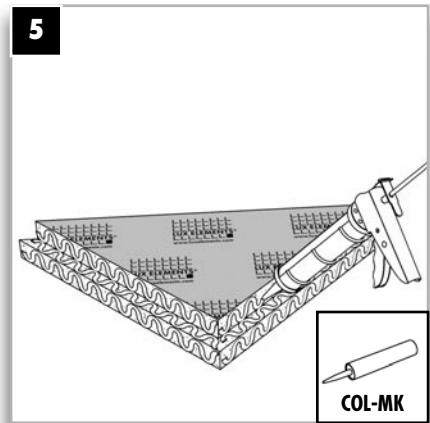

LUX ELEMENTS®-RELAX-BA-CO FLOAT ...

Montageanleitung · Instructions for assembly · Instruction de montage · Montagehandleiding

Made in Germany

RELAX-BA-CO FLOAT S

11/2015 Technische Änderungen vorbehalten
We reserve the right to make technical changes
Sous réserve de modifications techniques
Onder voorbehoud van technische veranderingen

Willkommen bei ... · Welcome to ... · Bienvenue chez ... · Welkom bij ...

LUX ELEMENTS – Das Original kann's | The original can do | L'original : La solution | Het origineel kan het
Lösungen für modernes Bauen · Solutions for modern building design
Solutions pour des constructions modernes · Oplossingen voor modern bouwen