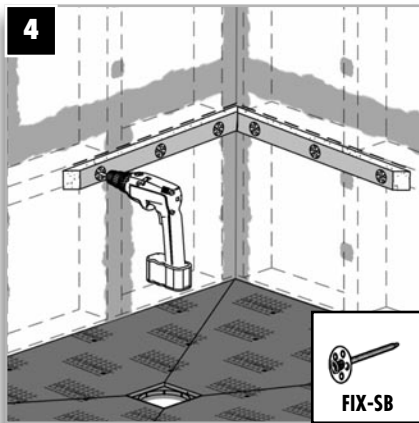

LUX ELEMENTS®-RELAX-BA-CO FLOAT ...

Montageanleitung · Instructions for assembly · Instruction de montage · Montagehandleiding

Made in Germany

RELAX-BA-CO FLOAT S

11/2015 Technische Änderungen vorbehalten
We reserve the right to make technical changes
Sous réserve de modifications techniques
Onder voorbehoud van technische veranderingen

Willkommen bei ... · Welcome to ... · Bienvenue chez ... · Welkom bij ...

LUX ELEMENTS – Das Original kann's | The original can do | L'original : La solution | Het origineel kan het
Lösungen für modernes Bauen · Solutions for modern building design
Solutions pour des constructions modernes · Oplossingen voor modern bouwen