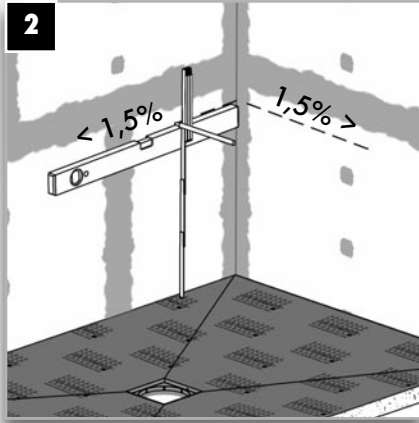

LUX ELEMENTS®-RELAX-BA-CO FLOAT ...

Montageanleitung · Instructions for assembly · Instruction de montage · Montagehandleiding

Made in Germany

RELAX-BA-CO FLOAT S

11/2015 Technische Änderungen vorbehalten
We reserve the right to make technical changes
Sous réserve de modifications techniques
Onder voorbehoud van technische veranderingen

Willkommen bei ... · Welcome to ... · Bienvenue chez ... · Welkom bij ...

LUX ELEMENTS – Das Original kann's | The original can do | L'original : La solution | Het origineel kan het
Lösungen für modernes Bauen · Solutions for modern building design
Solutions pour des constructions modernes · Oplossingen voor modern bouwen