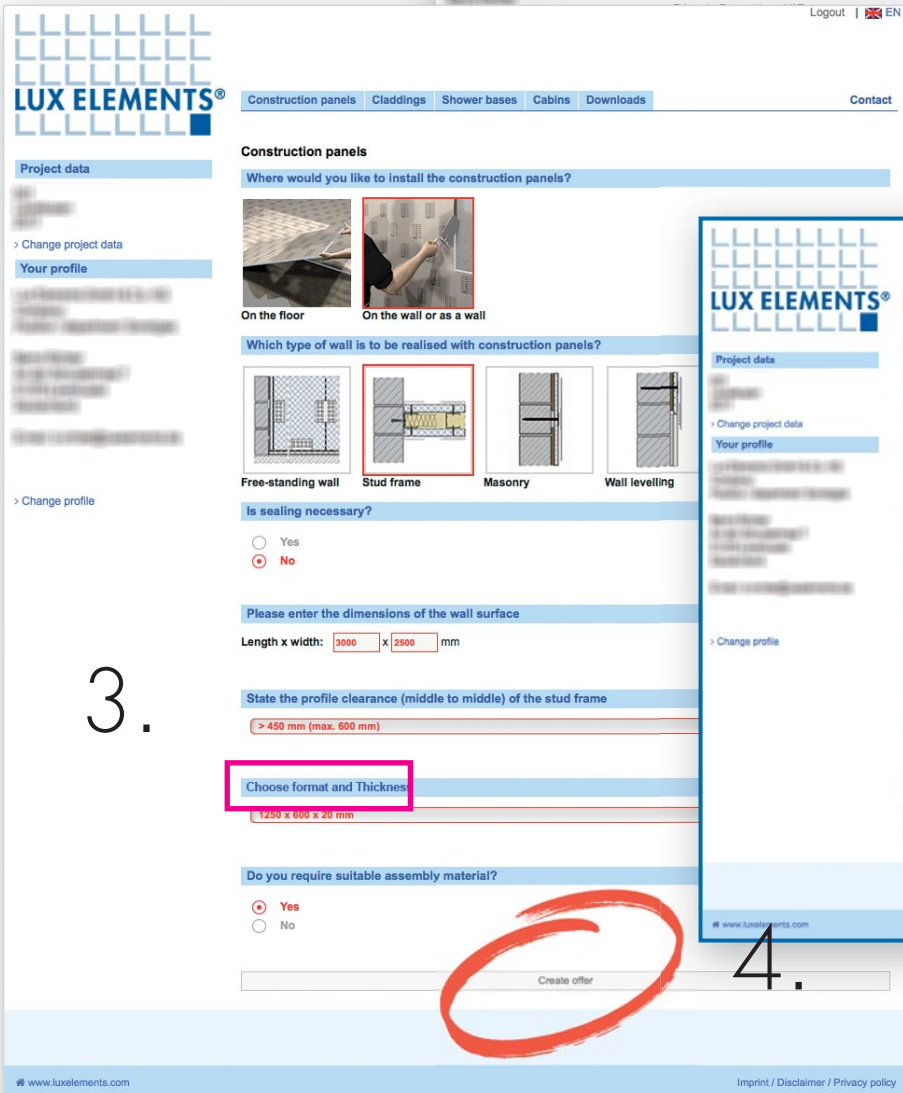

# Determining your required material

$$1. + 2. + 3. = 4.$$

...has never been that easy and fast. Free of charge and non-binding – with the help of the new LUX ELEMENTS online calculator, it takes only a few steps to get your complete list of required material. Register once on [www.luxelements.com](http://www.luxelements.com)

> Link to LUX ELEMENTS homepage <

- 1 Register, respectively log-in
- 2 Select category
- 3 Answer questions – –  
→ step by step to your solution
- 4 Generate list – ready!

■ Save or print list of necessary material as PDF.